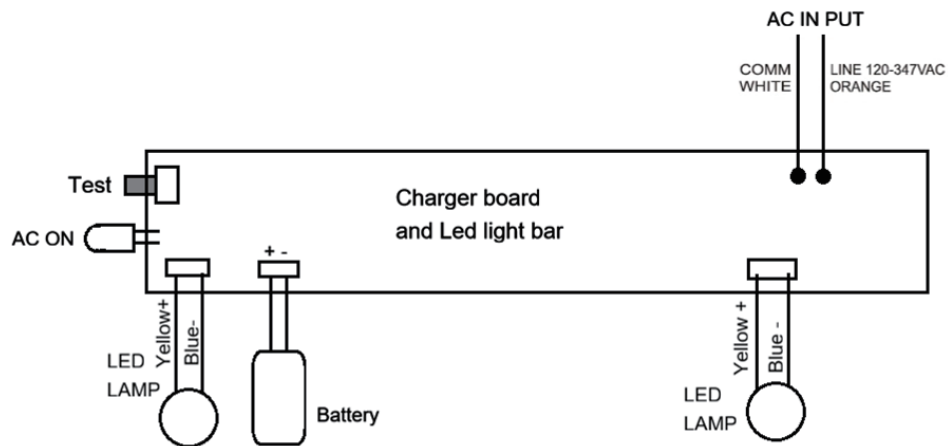

WIRING DIAGRAM:

IMPORTANT OPERATION NOTE:

Initial Charge: The internal battery may not be fully charged upon delivery. After AC power is connected, allow the unit to charge for at least **24 hours** before initial testing or normal operation. Only use manufacturer-specified LED lamps for replacement to avoid transformer damage.