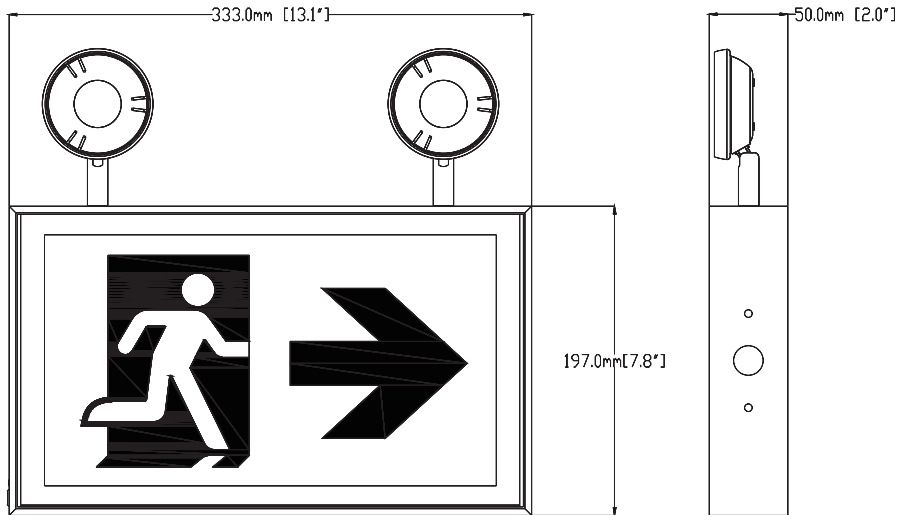

### TYPICAL SPECIFICATION

Supply and install the **EACRM Series** extruded aluminum Running Man and Battery combination unit. The sign shall operate with universal 120 to 347 VAC input and provide a minimum of 90 minutes of emergency illumination for both the sign and the two integrated LED heads upon AC failure. The unit shall consist of two high-performance LED lampheads delivering a total of 250 lumens. The unit shall be field-configurable for single or double-face applications and suitable for wall or end mount. The unit shall be **CSA C22.2 No. 141-15 certified and C860 listed**.

## CONSTRUCTION

- **Material:** Lightweight, high-strength extruded aluminum housing.
- **Design:** Attractive, architectural-grade construction that comes fully assembled with two screws for fast installation.
- **Heads:** Two fully adjustable, high-performance LED heads.
- **Ambient Temperature:** Rated for damp locations at (0°C to 50°C/32°F to 122°F).

## INSTALLATION & CONFIGURATION

- **Universal Mounting:** Supports End or Wall (Back) mounting with the included canopy.
- **Pendant Capable:** Designed with pendant mount capability for specialized architectural layouts.
- **All-In-One Kit:** Shipped as a Universal All-In-One Package containing:
  - **Two (2)** faceplates and one (1) backplate for single or double-face conversion.
  - **Four (4)** high-quality pictogram inserts for complete directional flexibility:
    - **Two (2)** No Arrow (Ideal for double-face exit-point applications).
    - **One (1)** Left Arrow.
    - **One (1)** Right Arrow.
  - Universal mounting canopy included.

## PRODUCT DIMENSIONS: